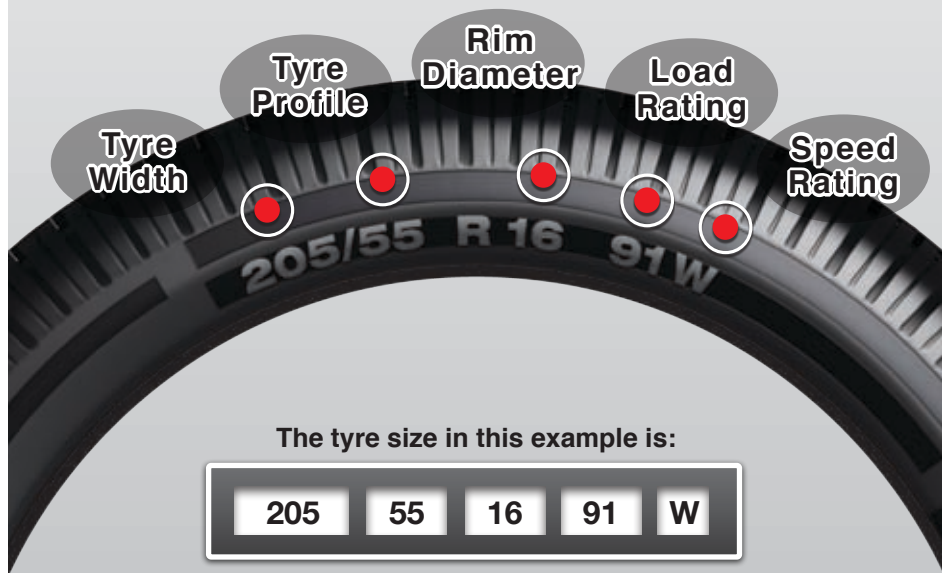

## How to find your tyre size

The sidewall of a tyre includes a variety of important information. The numbers and letters identify dimensions and performance standards that allow you to compare tyres more accurately and efficiently. This diagram will help you to understand those numbers and letters.